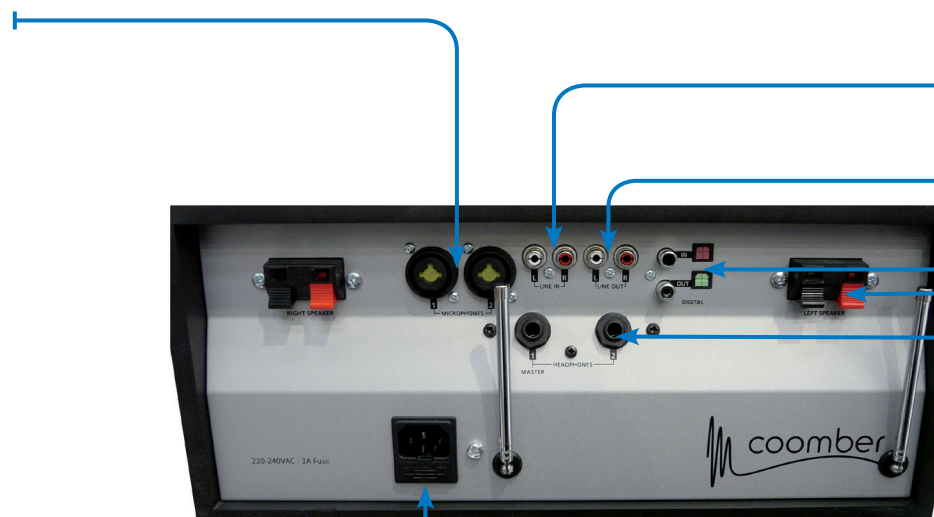

416

**Desktop Loudspeaker**

427

**Loudspeaker**

**Cue, Speed & Tone selection keys** press the chosen button to select then use the rotary control to cue, slow down or change the treble, bass and balance

**Rotary Control** can control volume, or after pressing the buttons surrounding it, can also adjust speed, cue or tone. Clockwise for more, faster or forward, anti-clockwise for less, slower or back.

**CD/USB/Play /Pause/Previous & Next Selection Keys** all in one area in a familiar intuitive layout.

**Mixer Desk** allows you to set individual volume for both microphones, line input and CD giving you full control of your voice over background music