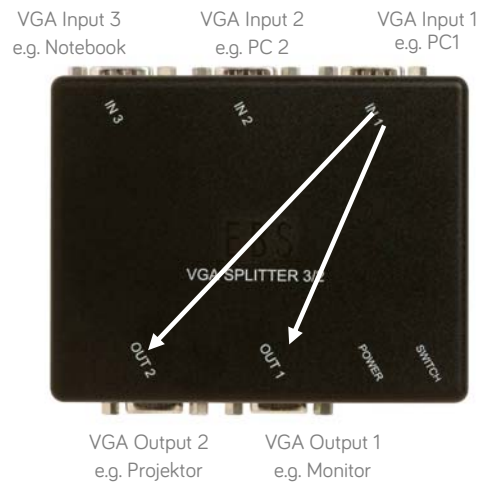

VGA-SWITCH 3-2

UP TO 3 SIGNAL SOURCES CONNECTABLE

Various switching-modes available, even without switch-button (automatic-mode).

Example: