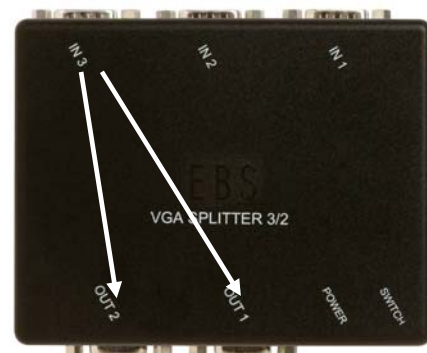

VGA-SWITCH 3-2

UP TO 3 SIGNAL SOURCES CONNECTABLE

Various switching-modes available, even without switch-button (automatic-mode).

Example: