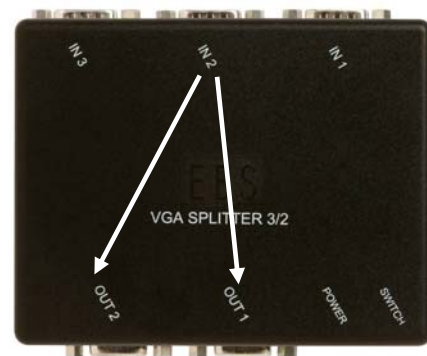

VGA-SWITCH 3-2

UP TO 3 SIGNAL SOURCES CONNECTABLE

Various switching-modes available, even without switch-button (automatic-mode).

Example: